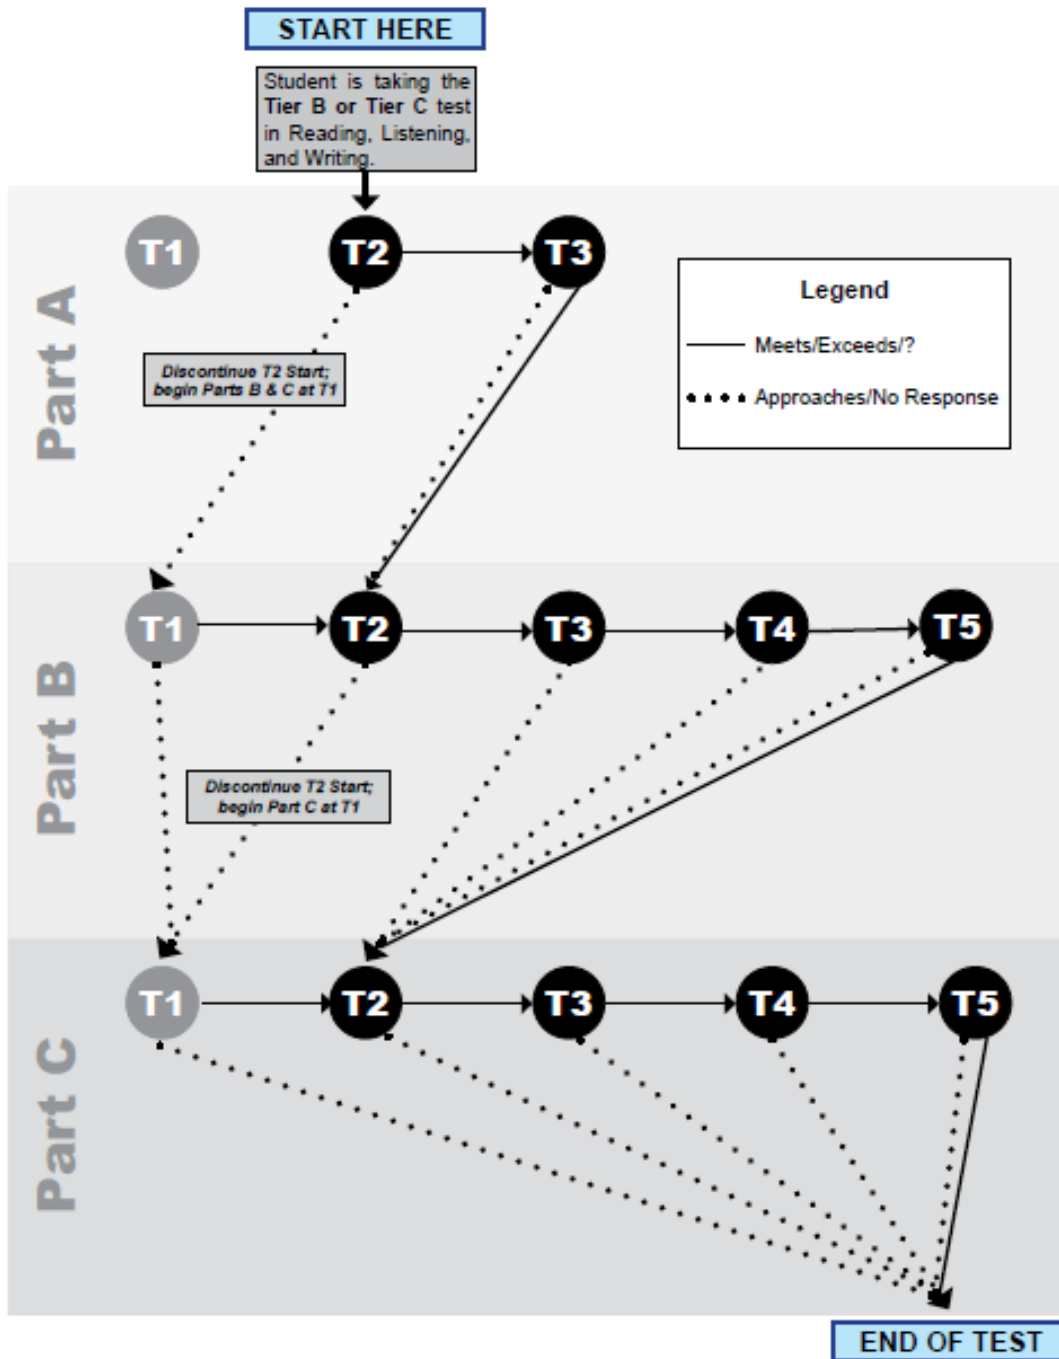

## Navigating Speaking Test Grades 1-12 (Tier A)

If score on task is ?,  
Meets, or Exceeds, go  
to next level task.

If score on task is  
Approaches or No  
Response, go to Task  
1 of Part B.

If score on task is ?,  
Meets, or Exceeds, go  
to next level task.

If score on task is  
Approaches or No  
Response, go to Task  
1 of Part C.

If score on task is ?,  
Meets or Exceeds, go  
to next level task.

If score on task is  
approaches or No  
Response, stop the  
Speaking Test.

## Navigating Speaking Test Grades 1-12 (Tier B & C)