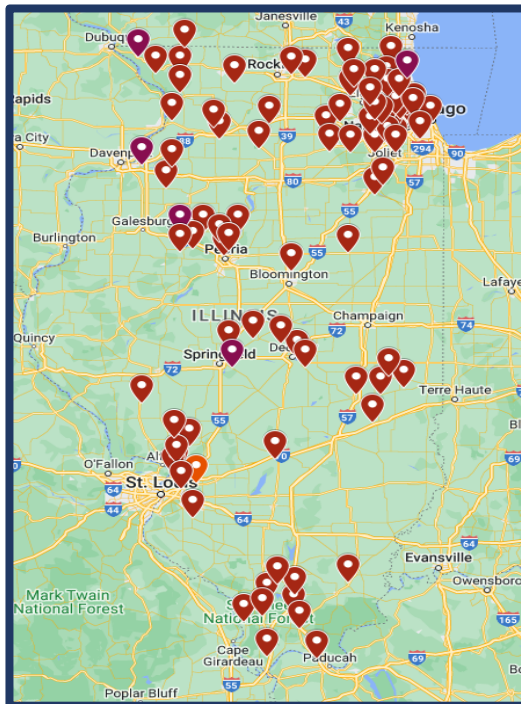

## FY24 College and Career Pathway Endorsement Recipients

State Level	
Total Number of Students	2422
Endorsement Areas	
Arts and Communications	60
Agriculture, Food, and Natural Resources	168
Finance and business Services	376
Human and Public Services	935
Health Sciences and Technology	621
Information Technology	81
Manufacturing, Engineering, Technology, and Trades (METT)	175
Multidisciplinary	6

**94 School Districts across  
Illinois issued College and  
Career Pathway  
Endorsements for the  
2023-2024 school year.**

*Please see the next page for a breakdown of  
School Districts and the number of Students  
receiving Endorsements by Endorsement  
Area.*

### **Arts and Communications**

Lake Forest CHSD 115 – 7 students  
Ridgewood CHSD 234 – 27 students  
Riverside Brookfield TWP HSD 208 – 5 students  
Township HSD 214 – 20 students  
Woodstock CUSD 200 -1 student

### **Agriculture, Food, and Natural Resources**

Barrington CUSD 220 – 79 students  
Cambridge CUSD 227 – 9 students  
Cobden Unit SD 17 – 5 students  
Forestville Valley CUSD 221 – 3 students  
Glenbard HSD 87 – 10 students  
Lake Forest CHSD 115 – 1 student  
Naperville CUSD 203 – 2 students  
Township HSD 214 – 44 students  
Vandalia CUSD 203 – 2 students  
Vienna HSD 133 – 4 students  
West Carroll CUSD 314 – 9 students