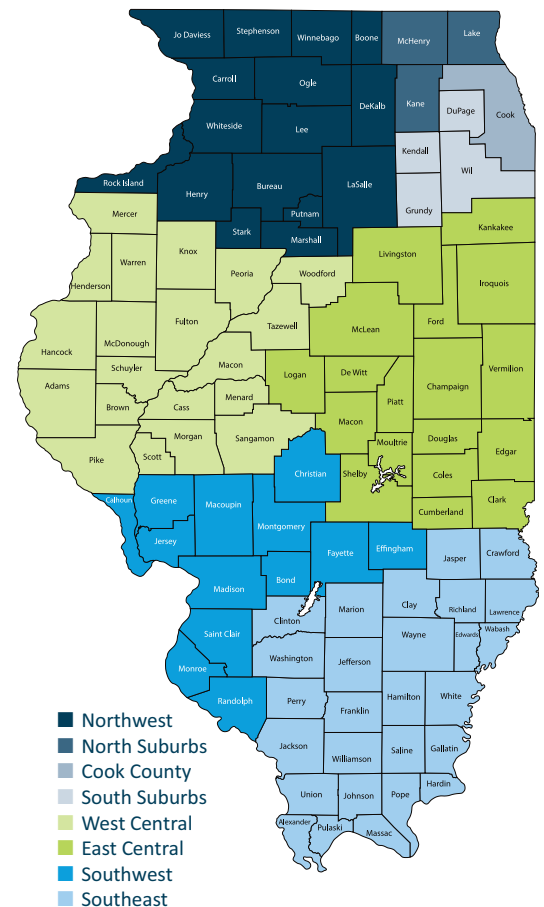

# Elevating Educators in 2022

Join the Illinois State Board of Education in recognizing the incredible work happening in and around Illinois schools, as the result of exemplary educators who far too often go unrecognized outside of their own schools or districts.

## Who is eligible for award?

- Outstanding teachers at all levels and subject-areas in an Illinois public or nonpublic school with 5 or more years of experience.
- Illinois Teacher of the Year nominees who teach the following are eligible for both Illinois Teacher of the Year, as well as the following awards:
  - Bilingual Teacher of the Year
  - Early Childhood Teacher of the Year
  - Special Education Teacher of the Year
- Outstanding Early Career Educator award: Teachers with 1-4 years of experience

## How does it work?

- An outstanding teacher is nominated by someone with firsthand knowledge of the qualities possessed by the nominee that makes them worthy of statewide recognition. Nominations\* are submitted electronically at [isbe.net/TeacheroftheYear](https://isbe.net/TeacheroftheYear).
- Nominations for Illinois Teacher of the Year are disaggregated by regional representation.
- The top scorers will be selected as regional winners and represent their region as Regional Teacher of the Year for the upcoming calendar year.
- Each region will have one region winner, with Cook County having up to 3 co-winners.
- The Illinois Teacher of the Year will be selected from the Regional winners. The remaining nominees will receive an award of meritorious service. The top scoring nominee for Early Career Educator will be named Outstanding Early Career Educator. Remaining nominations are awarded on the following levels:
  - Award of Excellence
  - Award of Meritorious Service
- The top scoring nominee for Early Career Educator will be named Outstanding Early Career Educator.