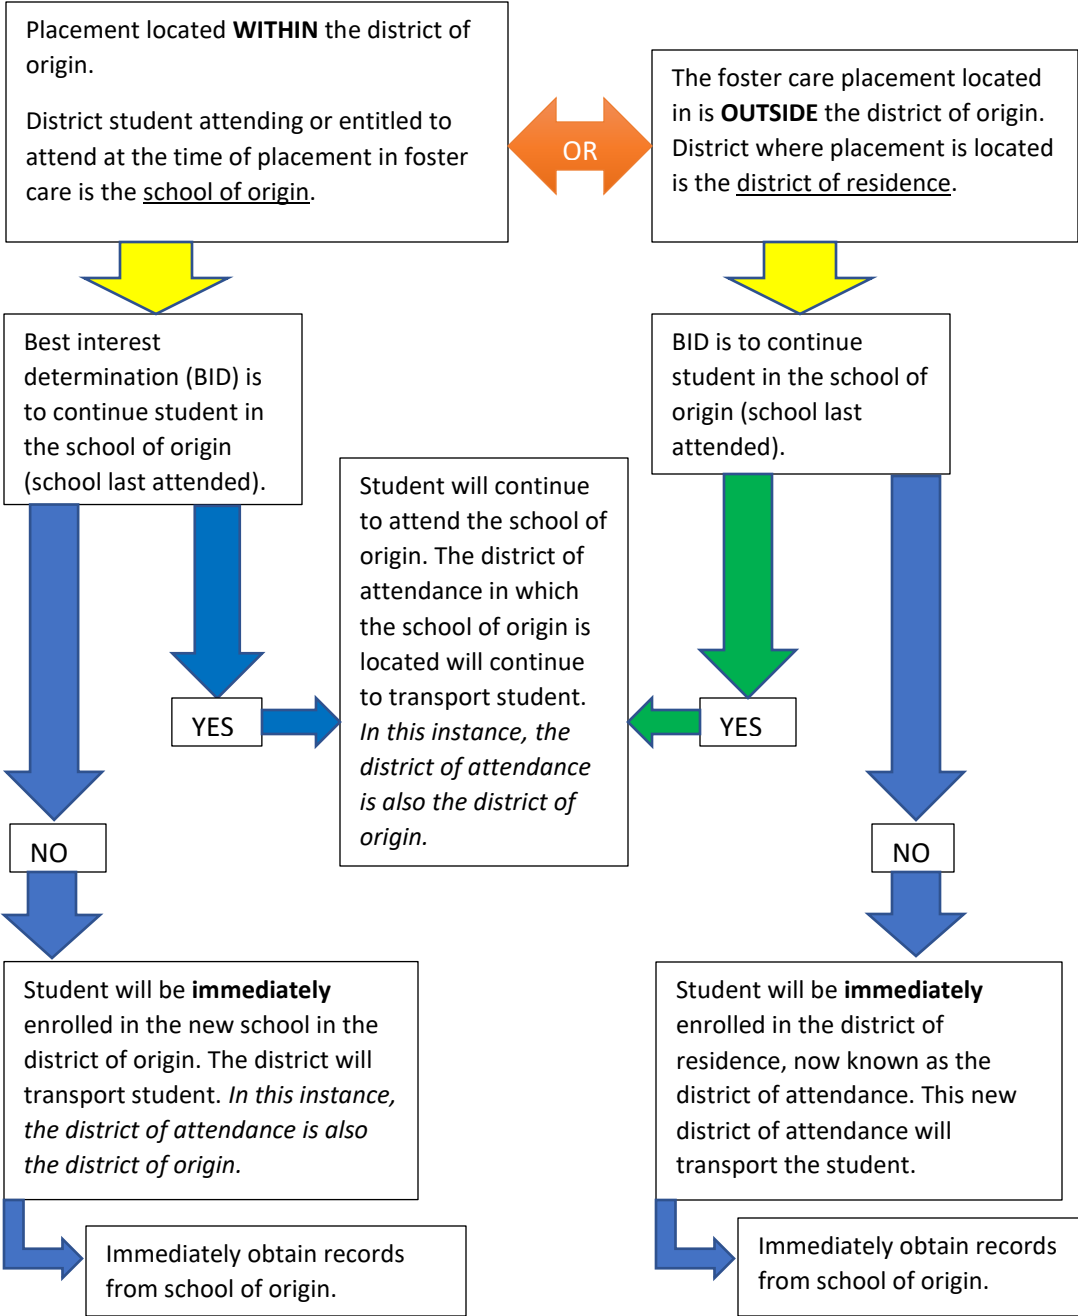

Key
 Blue Arrow = 1-2 days
 Green Arrow = 5-7 days

**Student Enters Foster Care
 Initial Placement**

**Student in Foster Care
 Placement Change**

Adapted from New York Department of Ed.