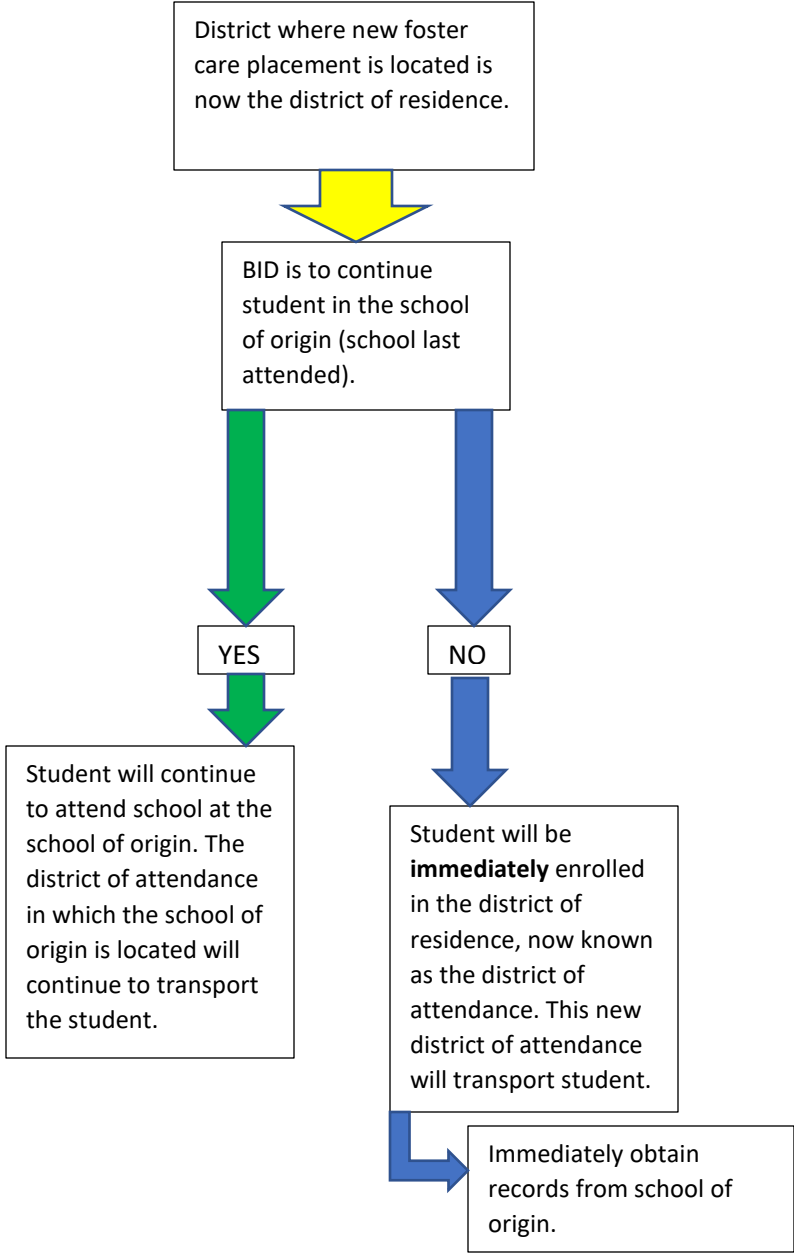

Key
 Blue Arrow = 1-2 days
 Green Arrow = 5-7 days

**Student Enters Foster Care
 Initial Placement**

**Student in Foster Care
 Placement Change**

Adapted from New York Department of Ed.