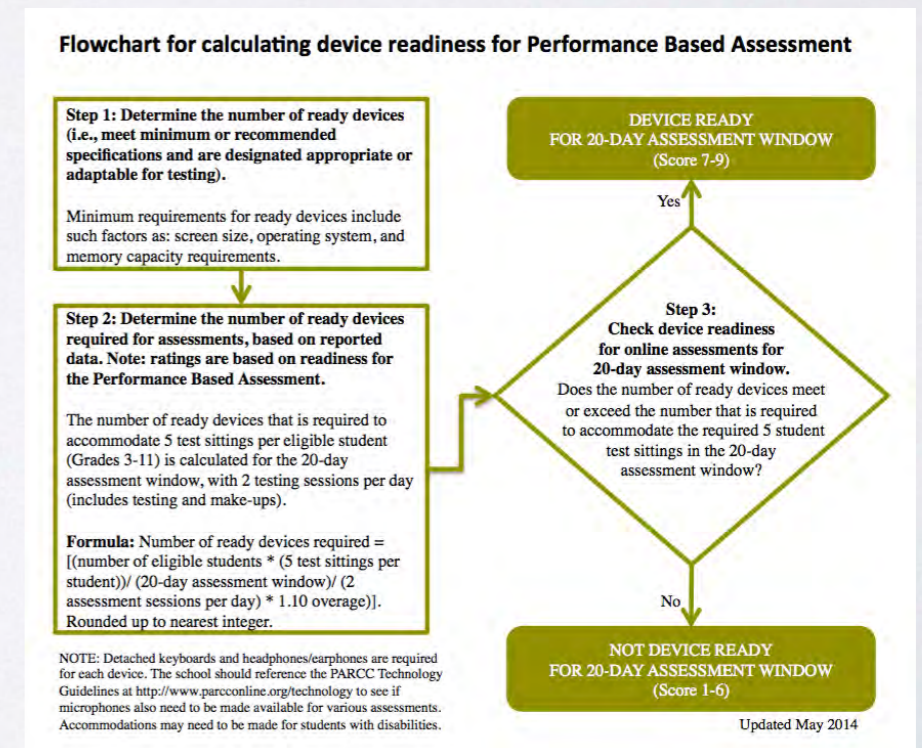

Interactive Reports

October 8, 2014

Scoring in I-TRAx

- Device Readiness
- Network Readiness
- Overall Readiness
- Go with the flow...

Device Readiness

Rating and Level of Need for Technical Assistance

MINIMAL

NOTE: Detached keyboards are required on each device.

0 indicates data are missing or out of range
 1-3 indicates Low/Not Ready
 4-6 indicates Moderate/Not Ready
 7-9 indicates Ready

Cushions in I-TRAx

- Devices - 10%
- IP Bandwidth - 20%
- WAP Capacity