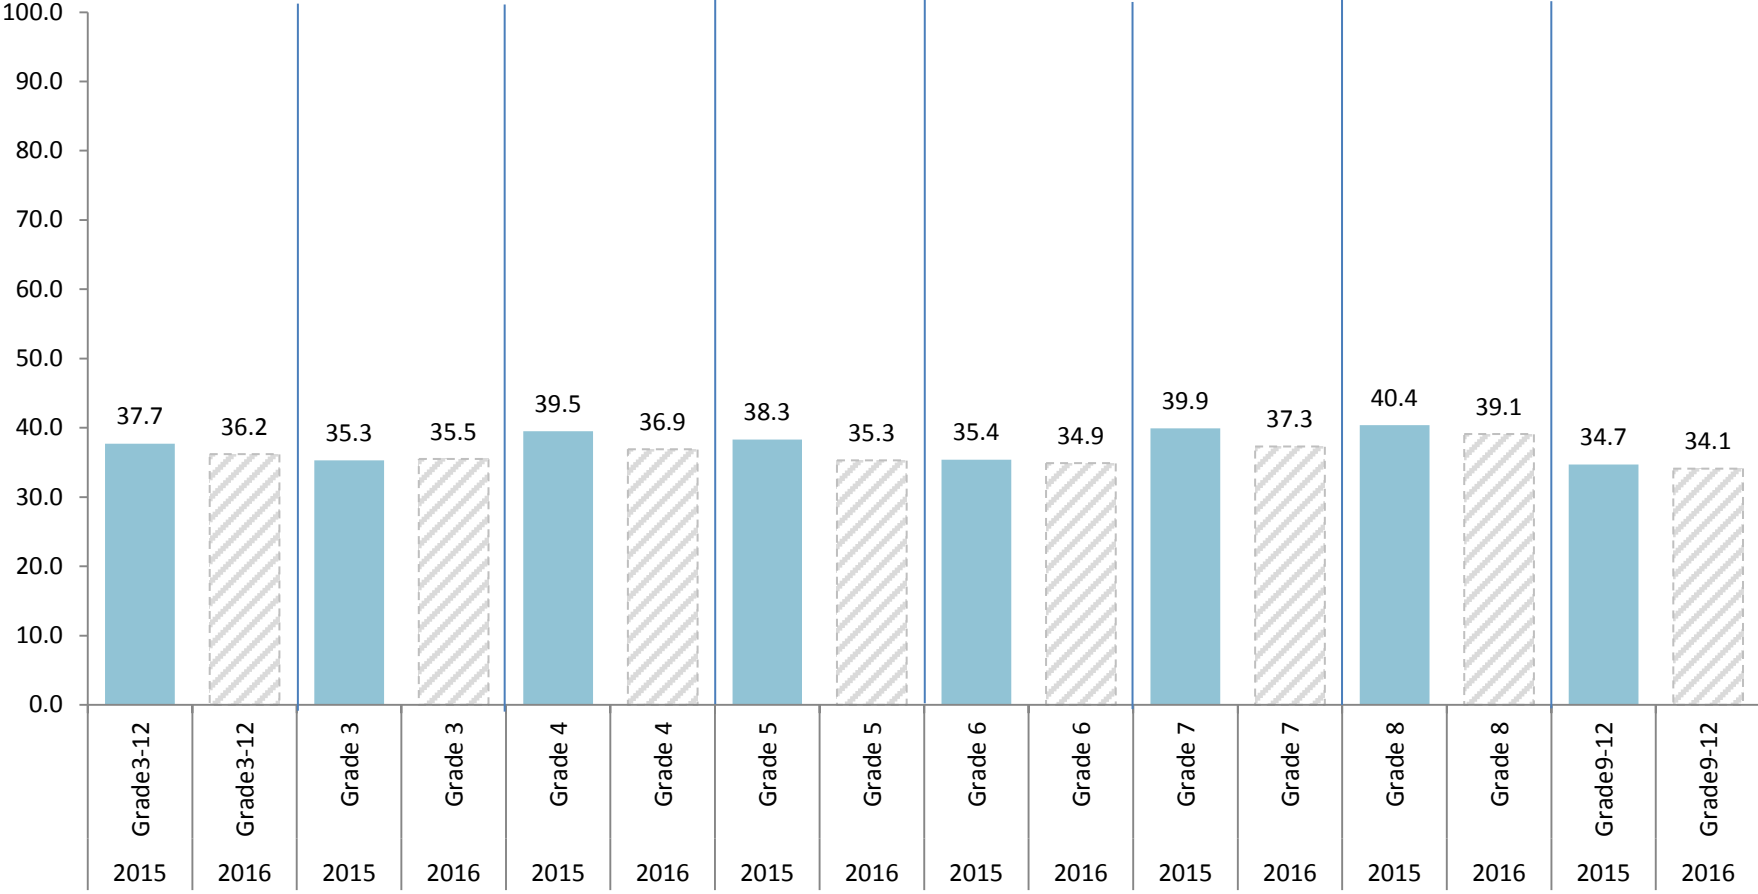

# 2016 Preliminary Percentage of Illinois Students Meeting or Exceeding Expectations on PARCC Exams by Grade and Year - English Language Arts/Literacy

Note: The difference in the color and pattern of the bars in the chart above indicate the difference in the nature of the results: 2015 results are finalized and 2016 results are preliminary.

## 2016 Preliminary Percentage of Illinois Students Meeting or Exceeding Expectations on PARCC Exams by Grade and Year - Math

Note: The difference in the color and pattern of the bars in the chart above indicate the difference in the nature of the results: 2015 results are finalized and 2016 results are preliminary.