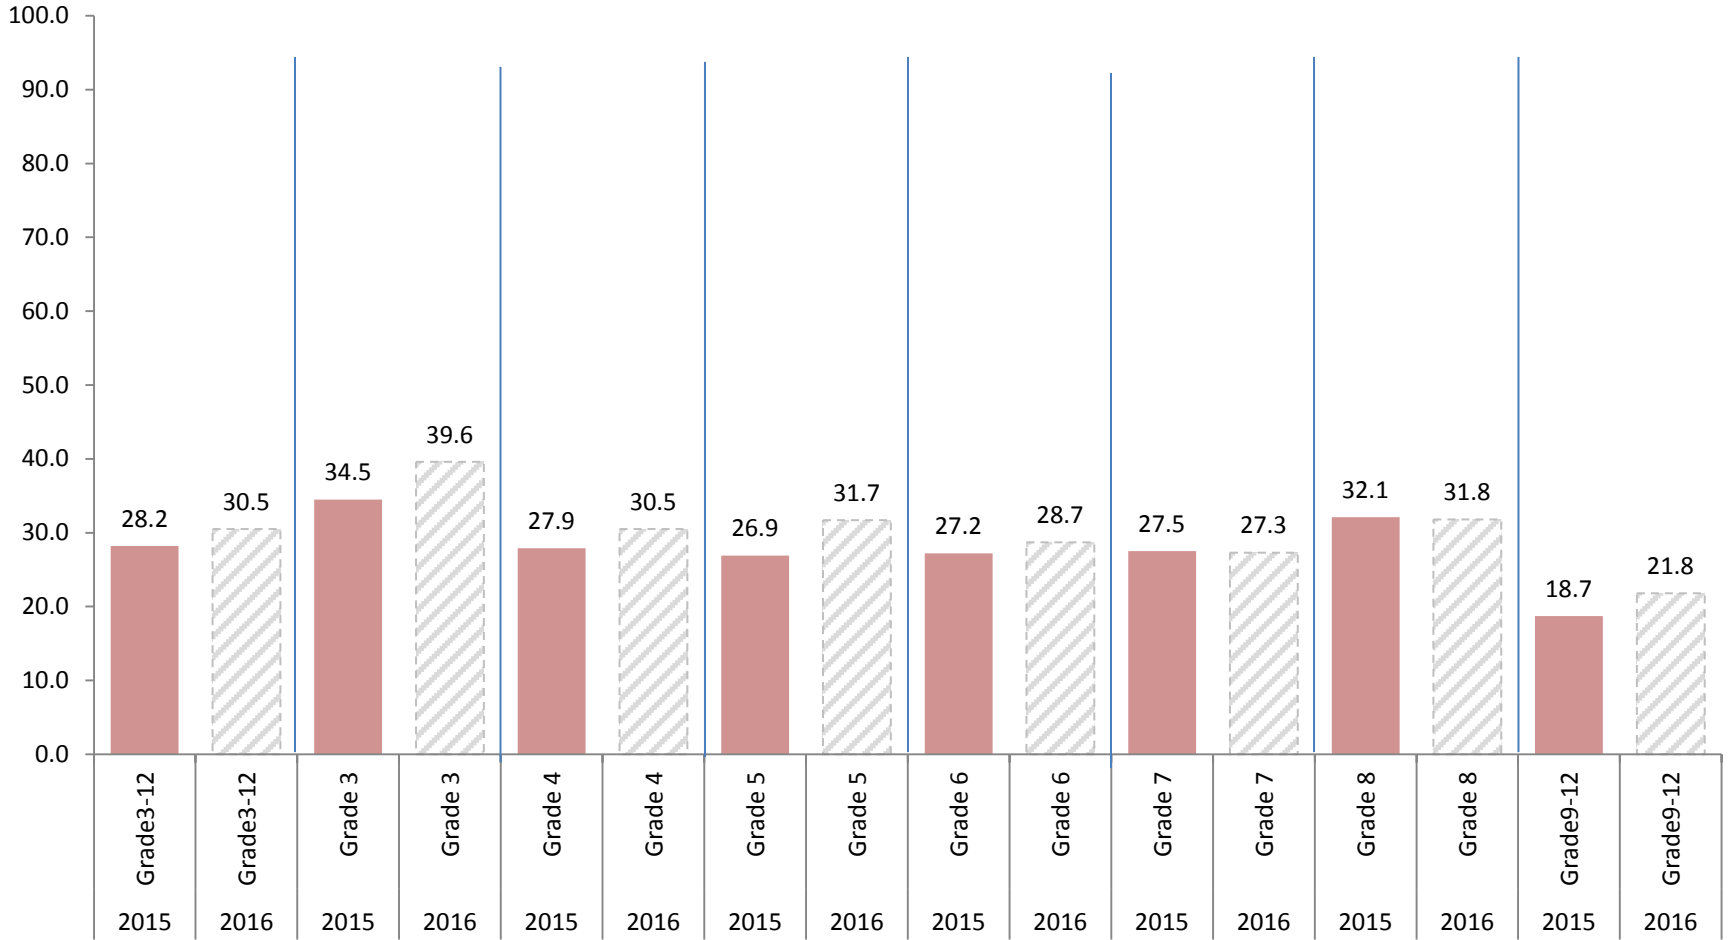

# 2016 Preliminary Percentage of Illinois Students Meeting or Exceeding Expectations on PARCC Exams by Grade and Year - English Language Arts/Literacy

Note: The difference in the color and pattern of the bars in the chart above indicate the difference in the nature of the results: 2015 results are finalized and 2016 results are preliminary.

## 2016 Preliminary Percentage of Illinois Students Meeting or Exceeding Expectations on PARCC Exams by Grade and Year - Math

Note: The difference in the color and pattern of the bars in the chart above indicate the difference in the nature of the results: 2015 results are finalized and 2016 results are preliminary.