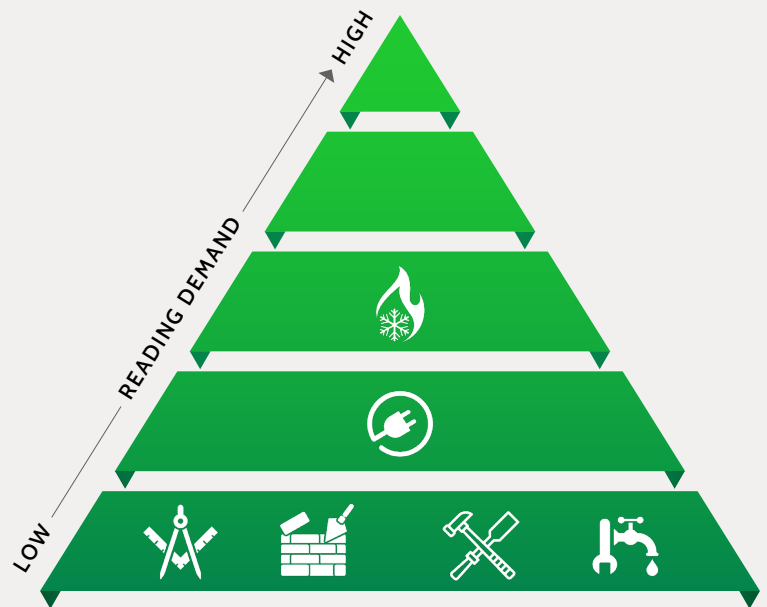

HOW DEMANDING ARE TODAY'S CAREERS?

▶ How do careers compare?

Lexile® and Quantile® measures are the only metric available to describe the difficulty of materials encountered in careers. Let's take a look at two career clusters and the reading and math demands associated with growing professions in their respective fields.

▶ Determining Careers' Reading and Math Demands

MetaMetrics® quantified the difficulty of entry-level career reading materials and mathematical tasks to develop the *Lexile*® and *Quantile*® Career Databases. The career comparisons featured here take into account the median (50th percentile) of the range of the reading or mathematics demands quantified for the career in the Career Databases. The Career Databases include Lexile and Quantile measures for more than 700 careers (to date).

Architecture and Construction

HOW SIX PROFESSIONS IN THIS FIELD COMPARE

Architectural + Civil Drafters

Brickmasons + Blockmasons

Carpenters

Electricians

Heating, Air Conditioning, Refrigeration Mechanics + Installers

Plumbers, Pipefitters + Steamfitters